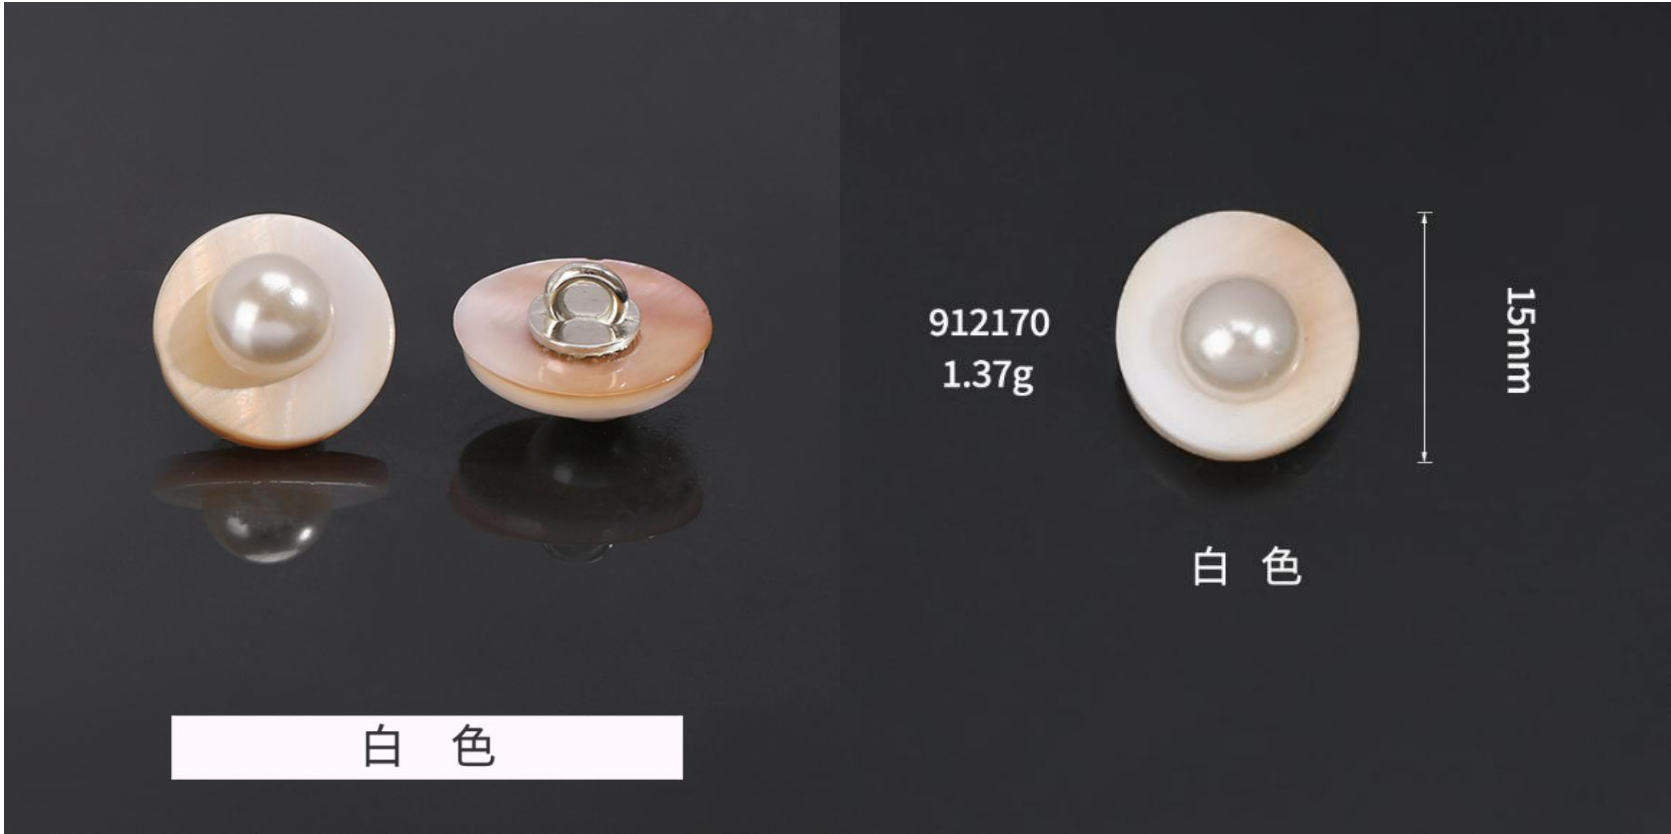

3mm thickness River shell

River shell

River shell

River shell

River shell stick pearls

River shell

River shell with metal edge

Penguin Shell