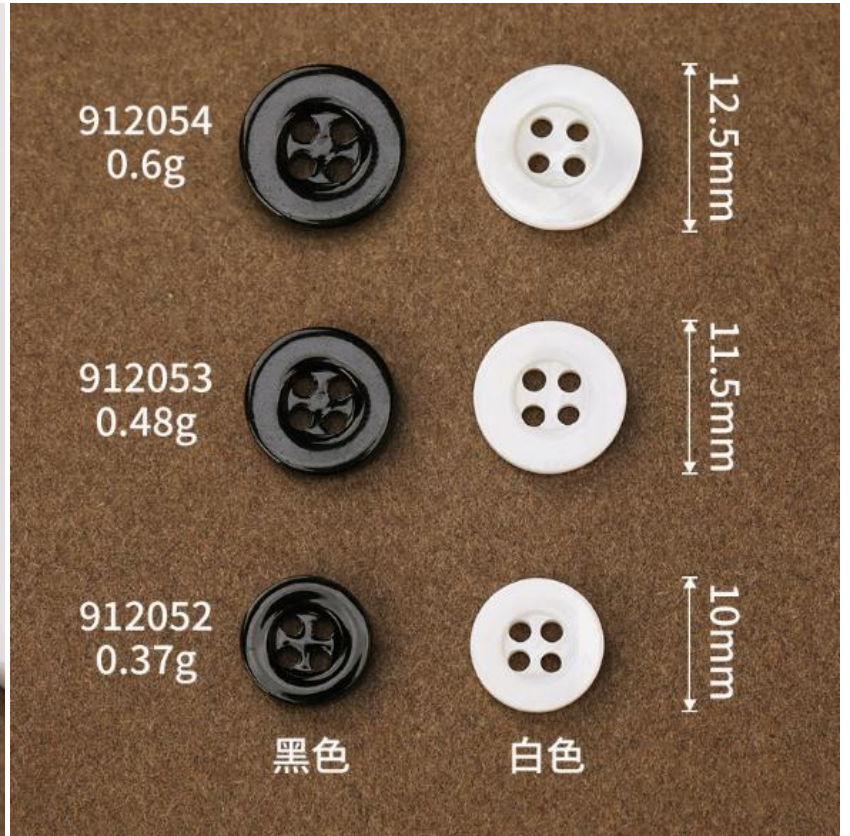

912168  
重量:0.4g  
厚度:1.9mm

11.5mm

黑色

black lip pearl oyster

black lip pearl oyster

White lip pearl oyster

White lip pearl oyster

Thickness T2 Maras shell

River shell

River shell

River shell

River shell

River shell

River shell

River shell

River shell