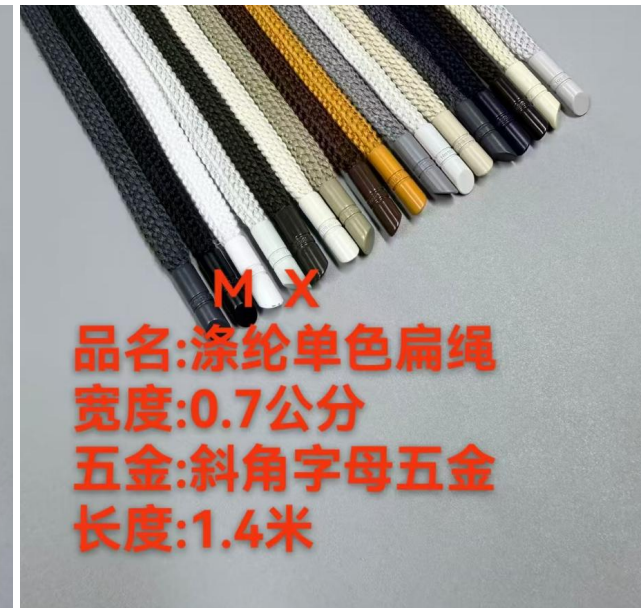

Drawcord Catalog

Marigold Ltd

Customize Color, Size, Aglet pls kind contact us

1

2

3