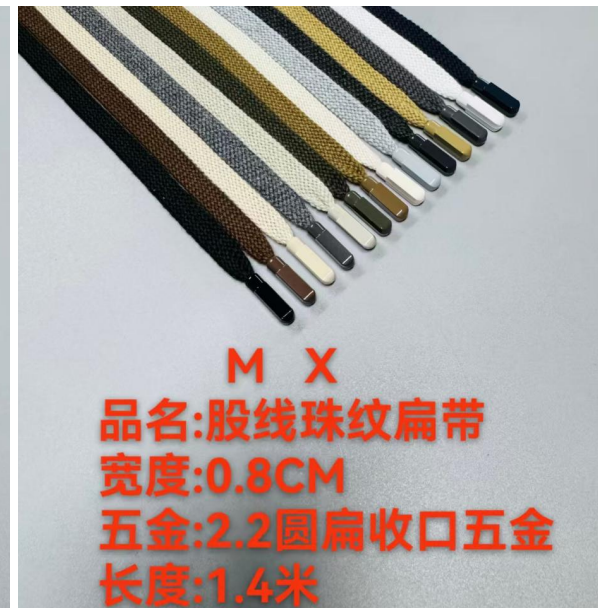

VIEW MORE +

NEW FASHION

Producing Department

- OEM DOM 5000+ designs
- Fast development
- Professional Service
- High quality control
- Fast delivery

Products Catalogue

Company Introduction

Guangzhou Marigold Ltd has over 10 years of experience in the textile industry, specializing in a wide range of apparel fabrics and accessories. Our product offerings include lace fabrics, lace trims, embroidery, patches, hand-beaded items, rhinestone decorations, and fashionable buttons. All products can be customized to meet specific needs and comply with European standards and CA65. We pride ourselves on providing fast and high-quality services to fashion brands worldwide, making us the trusted partner for clothing brands and manufacturers.

Customize Color, Size, Aglet pls kind contact us

1

2

3

MX

品名: 48锭涤纶扁绳
宽度: 1.3公分
五金: 2.2公分五金
长度: 1.4米

4

M X

品名: 尼龙粗花圆绳
粗度: 直径0.5CM
五金: 挂喷2件套五金
长度1.4米

5

M X

品名: 股线珠纹扁带
宽度: 0.8CM
五金: 2.2圆扁收口五金
长度: 1.4米

6

MX

品名: 毛线圆绳扁绳
宽度: 1.2宽, 0.5粗
五金: 手感挂喷五金
长度: 1.4米

7